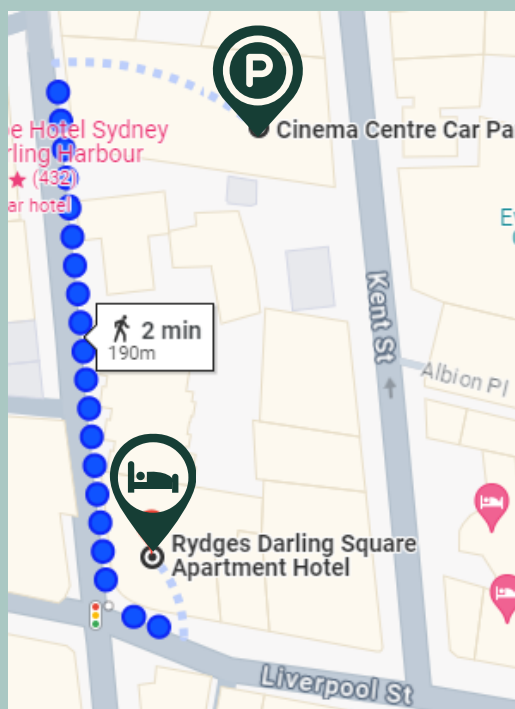

## PARKING AT RYDGES DARLING SQUARE

Whilst we do not offer onsite parking, as a guest of Rydges Darling Square, you can access a discounted parking rate through Cinema Centre Car Park.

**Entry / Exit Address:**

521 Kent Street  
306 Sussex Street

**Discounted Parking Rate:**

\$45 per 24-hours.  
Single Entry Only

**Operating Hours:**

24 hours, 7 days

**Maximum Height:**

2m

Conveniently located 200m from the hotel, you'll be at our doorstep after just a short stroll down Sussex Street.