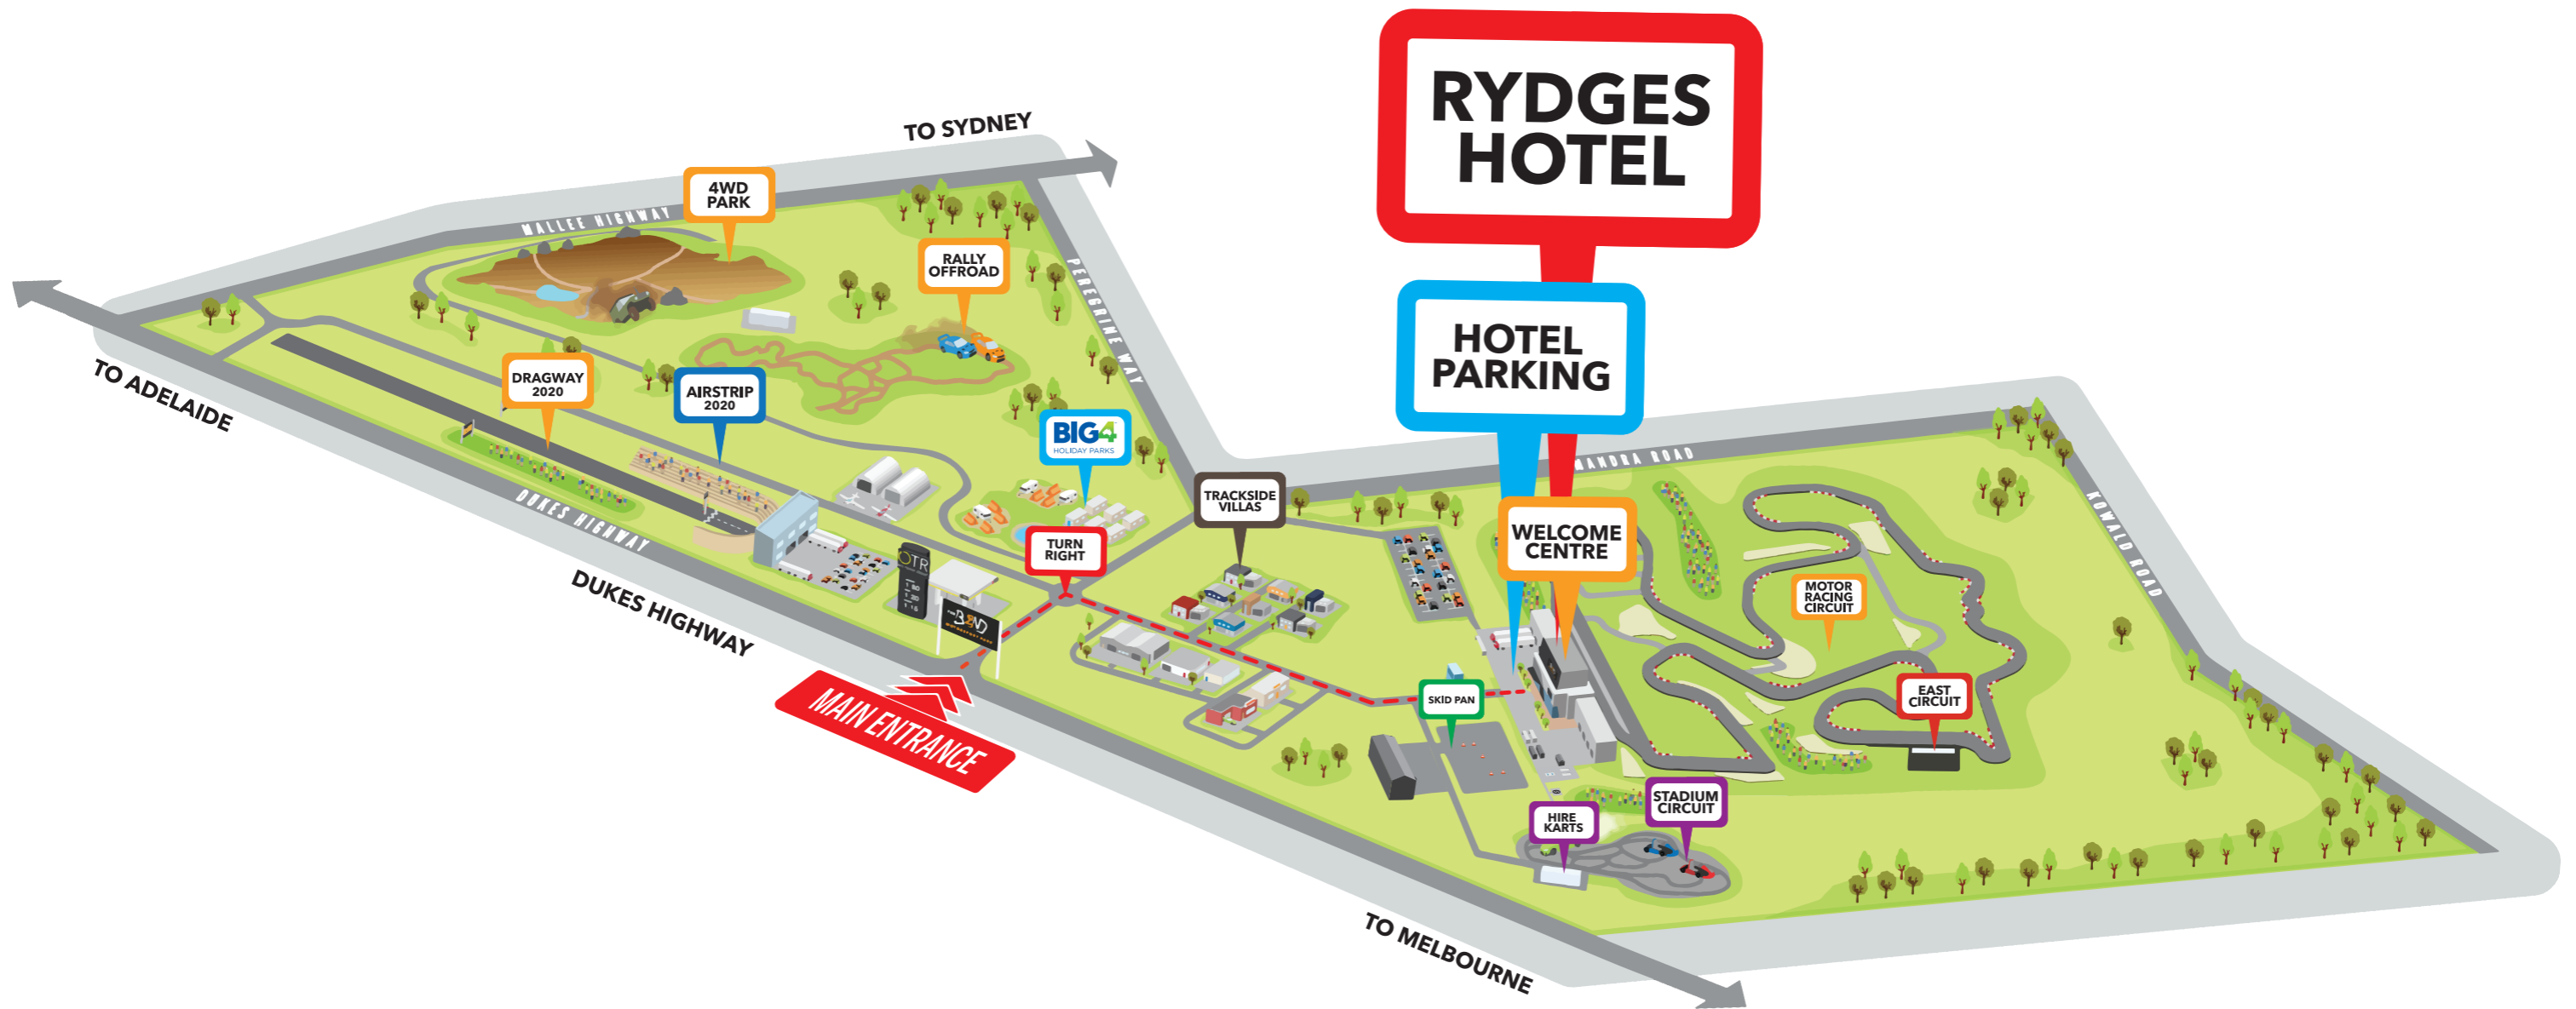

THE BEND MOTORSPORT PARK SITE MAP

DIRECTIONS TO THE RYDGES PIT LANE HOTEL

LOCATION:
543 Dukes Highway,
Taillem Bend SA 5260

TRAVEL DISTANCE:
FROM ADELAIDE TO TAILLEM BEND
APPROX. 1HR 96.2KM

TELEPHONE:
+61 (08) 8165 5730

OPENING HOURS:
8:00AM to 5:00PM